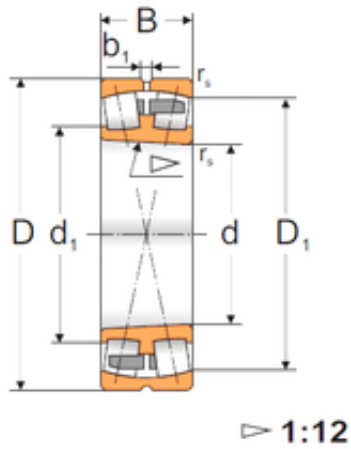

Metallurgy Heavy Bearing Manufacturin...

180 mm x 320 mm x 86 mm 180 mm x 320 mm
x 86 mm FBJ 22236K FBJ Bearing

Bearing No. 22236K

Size	180x320x86 mm
Bore Diameter	180 mm
Outer Diameter	320 mm
Width	86 mm
d	180 mm
D	320 mm
B	86 mm
C	86 mm
Weight	30,9 Kg
Basic dynamic load rating (C)	808,6 kN
Basic static load rating (C0)	1370 kN
(Grease) Lubrication Speed	800 r/min

22236K Bearing 2D drawings and 3D CAD models