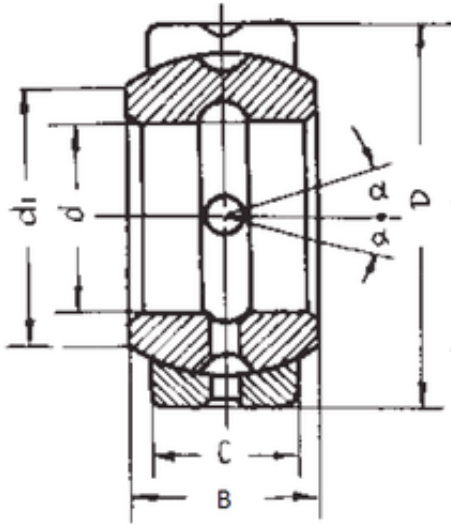

## Metallurgy Heavy Bearing Manufacturin...

31.75 mm x 50,8 mm x 27,762 mm 31.75 mm x  
50,8 mm x 27,762 mm FBJ GEZ31ES FBJ Bearing

Bearing No. GEZ31ES

Size	31.75x50.8x27.762 mm
Bore Diameter	31.75 mm
Outer Diameter	50,8 mm
Width	27,762 mm
d	31.75 mm
D	50,8 mm
B	27,762 mm
C	23,8 mm
d1	36 mm
Angle	6 °
Weight	0,232 Kg
Basic dynamic load rating (C)	86,5 kN

GEZ31ES Bearing 2D drawings and 3D CAD models