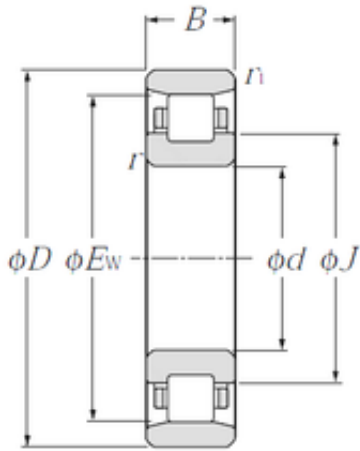

Metallurgy Heavy Bearing Manufacturin...

20 mm x 47 mm x 14 mm 20 mm x 47 mm x 14 mm CYSD N204E CYSD Bearing

Bearing No. N204E

Size	20x47x14 mm
Bore Diameter	20 mm
Outer Diameter	47 mm
Width	14 mm
d	20 mm
D	47 mm
B	14 mm
C	14 mm
Weight	0,117 Kg
Basic dynamic load rating (C)	24 kN
Basic static load rating (C0)	25,8 kN
(Grease) Lubrication Speed	12000 r/min

N204E Bearing 2D drawings and 3D CAD models